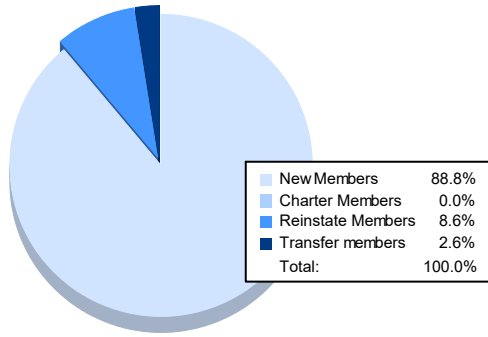

Year	New Clubs	Dropped Clubs	Gain/ Loss Clubs	New Members	Charter Members	Reinstate Members	Transfer Members	Total Member Added	Total Members Dropped	Gain/ Loss Members
2017-2018	0	1	-1	129	4	11	3	147	214	-67
2018-2019	0	0	0	93	4	26	4	127	132	-5
2019-2020	0	0	0	83	0	28	0	111	155	-44
2020-2021	0	0	0	41	0	18	0	59	121	-62
2021-2022	0	1	-1	103	0	10	3	116	113	3
<b>Average</b>	<b>0</b>	<b>0</b>	<b>0</b>	<b>90</b>	<b>2</b>	<b>19</b>	<b>2</b>	<b>112</b>	<b>147</b>	<b>-35</b>

### Membership Composition June 2022 Cumulative