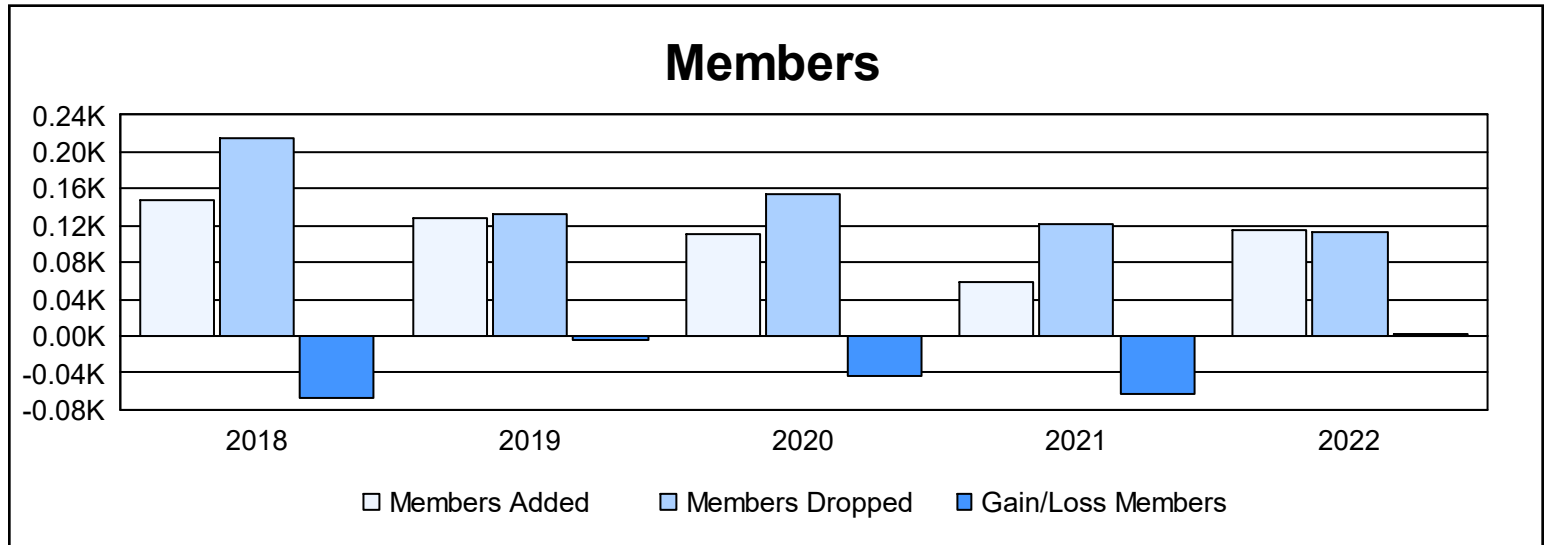

Year	New Clubs	Dropped Clubs	Gain/ Loss Clubs	New Members	Charter Members	Reinstate Members	Transfer Members	Total Member Added	Total Members Dropped	Gain/ Loss Members
2017-2018	0	1	-1	129	4	11	3	147	214	-67
2018-2019	0	0	0	93	4	26	4	127	132	-5
2019-2020	0	0	0	83	0	28	0	111	155	-44
2020-2021	0	0	0	41	0	18	0	59	121	-62
2021-2022	0	1	-1	103	0	10	3	116	113	3
<b>Average</b>	<b>0</b>	<b>0</b>	<b>0</b>	<b>90</b>	<b>2</b>	<b>19</b>	<b>2</b>	<b>112</b>	<b>147</b>	<b>-35</b>

### Membership Composition June 2022 Cumulative