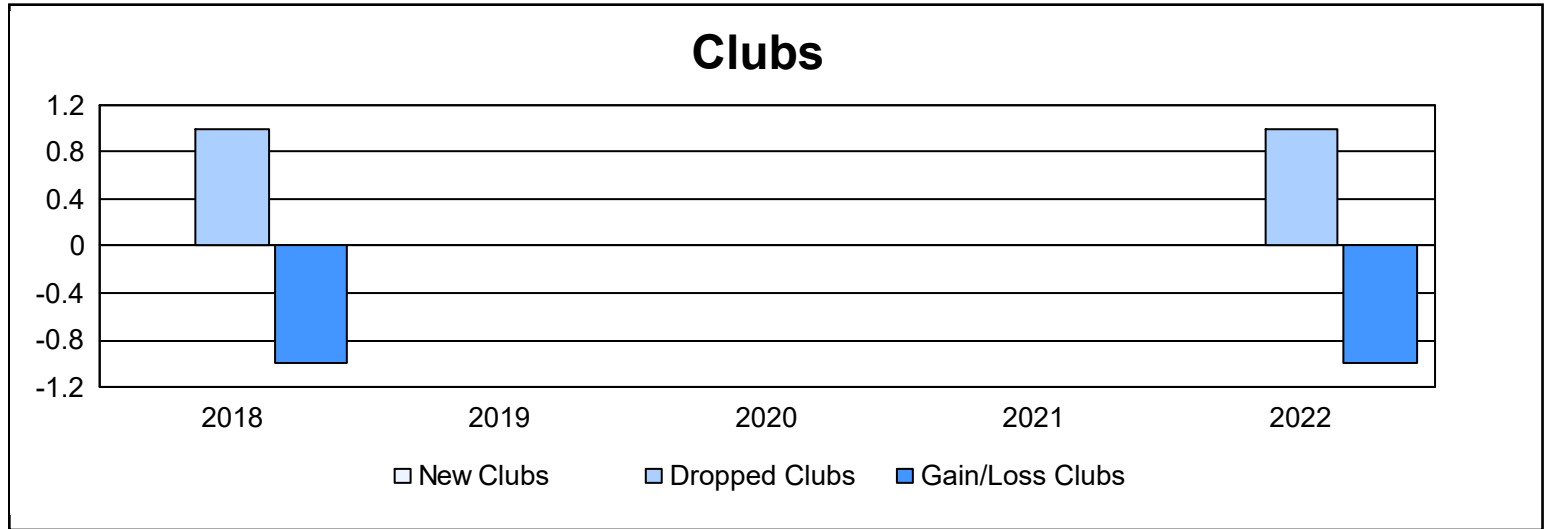

Year	New Clubs	Dropped Clubs	Gain/ Loss Clubs	New Members	Charter Members	Reinstate Members	Transfer Members	Total Member Added	Total Members Dropped	Gain/ Loss Members
2017-2018	0	1	-1	129	4	11	3	147	214	-67
2018-2019	0	0	0	93	4	26	4	127	132	-5
2019-2020	0	0	0	83	0	28	0	111	155	-44
2020-2021	0	0	0	41	0	18	0	59	121	-62
2021-2022	0	1	-1	103	0	10	3	116	113	3
<b>Average</b>	<b>0</b>	<b>0</b>	<b>0</b>	<b>90</b>	<b>2</b>	<b>19</b>	<b>2</b>	<b>112</b>	<b>147</b>	<b>-35</b>

### Membership Composition June 2022 Cumulative